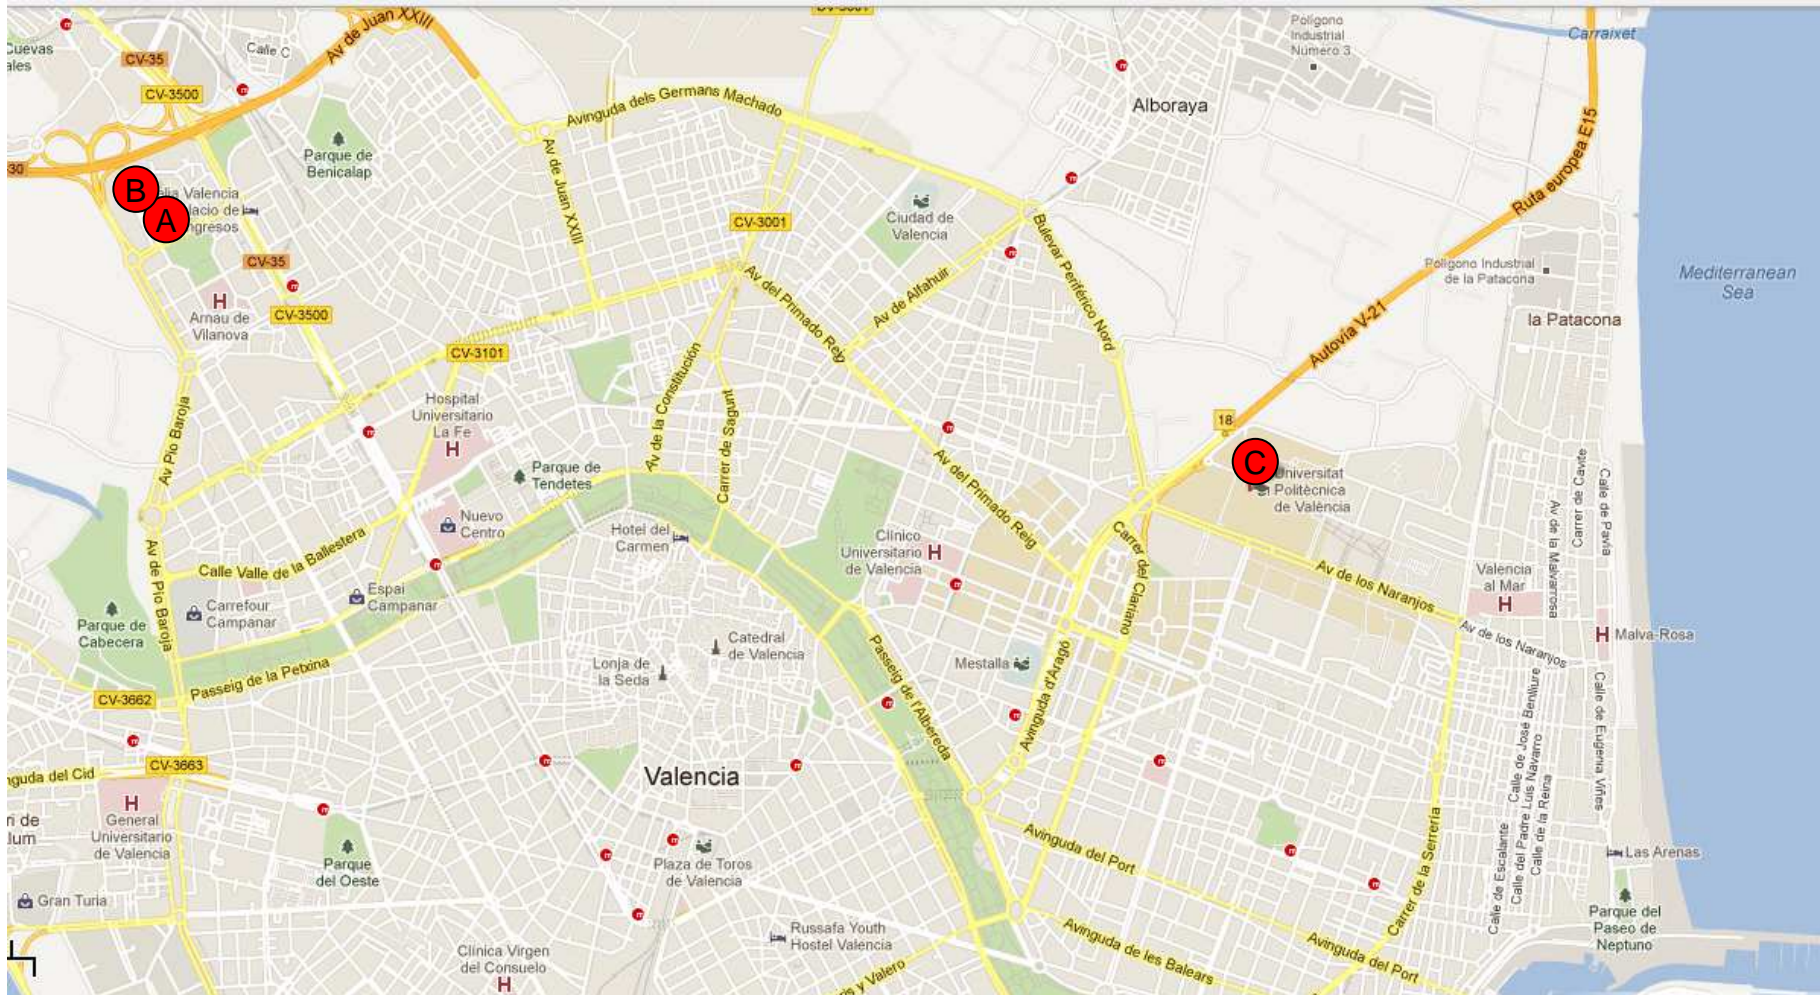

A

HOTEL MELIA VALENCIA

B

VALENCIA CONFERENCE CENTER

C

POLYTECHNIC UNIVERSITY OF VALENCIA