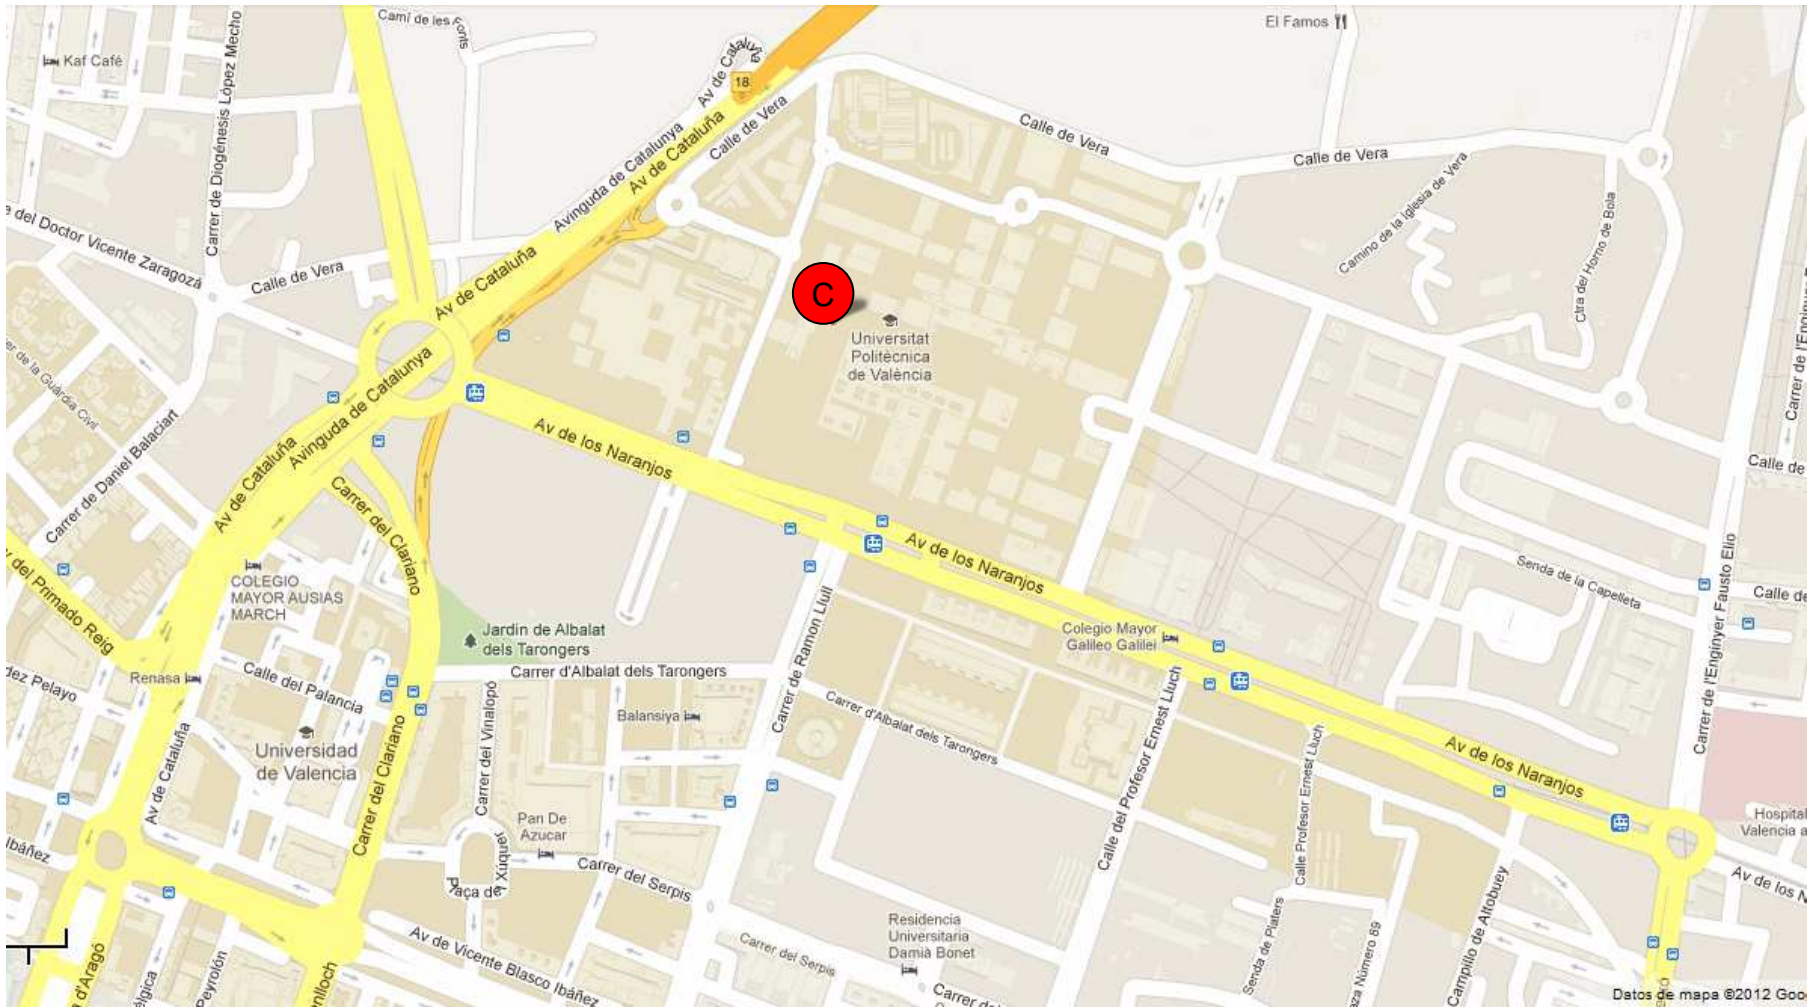

POLYTECHNIC UNIVERSITY OF VALENCIA