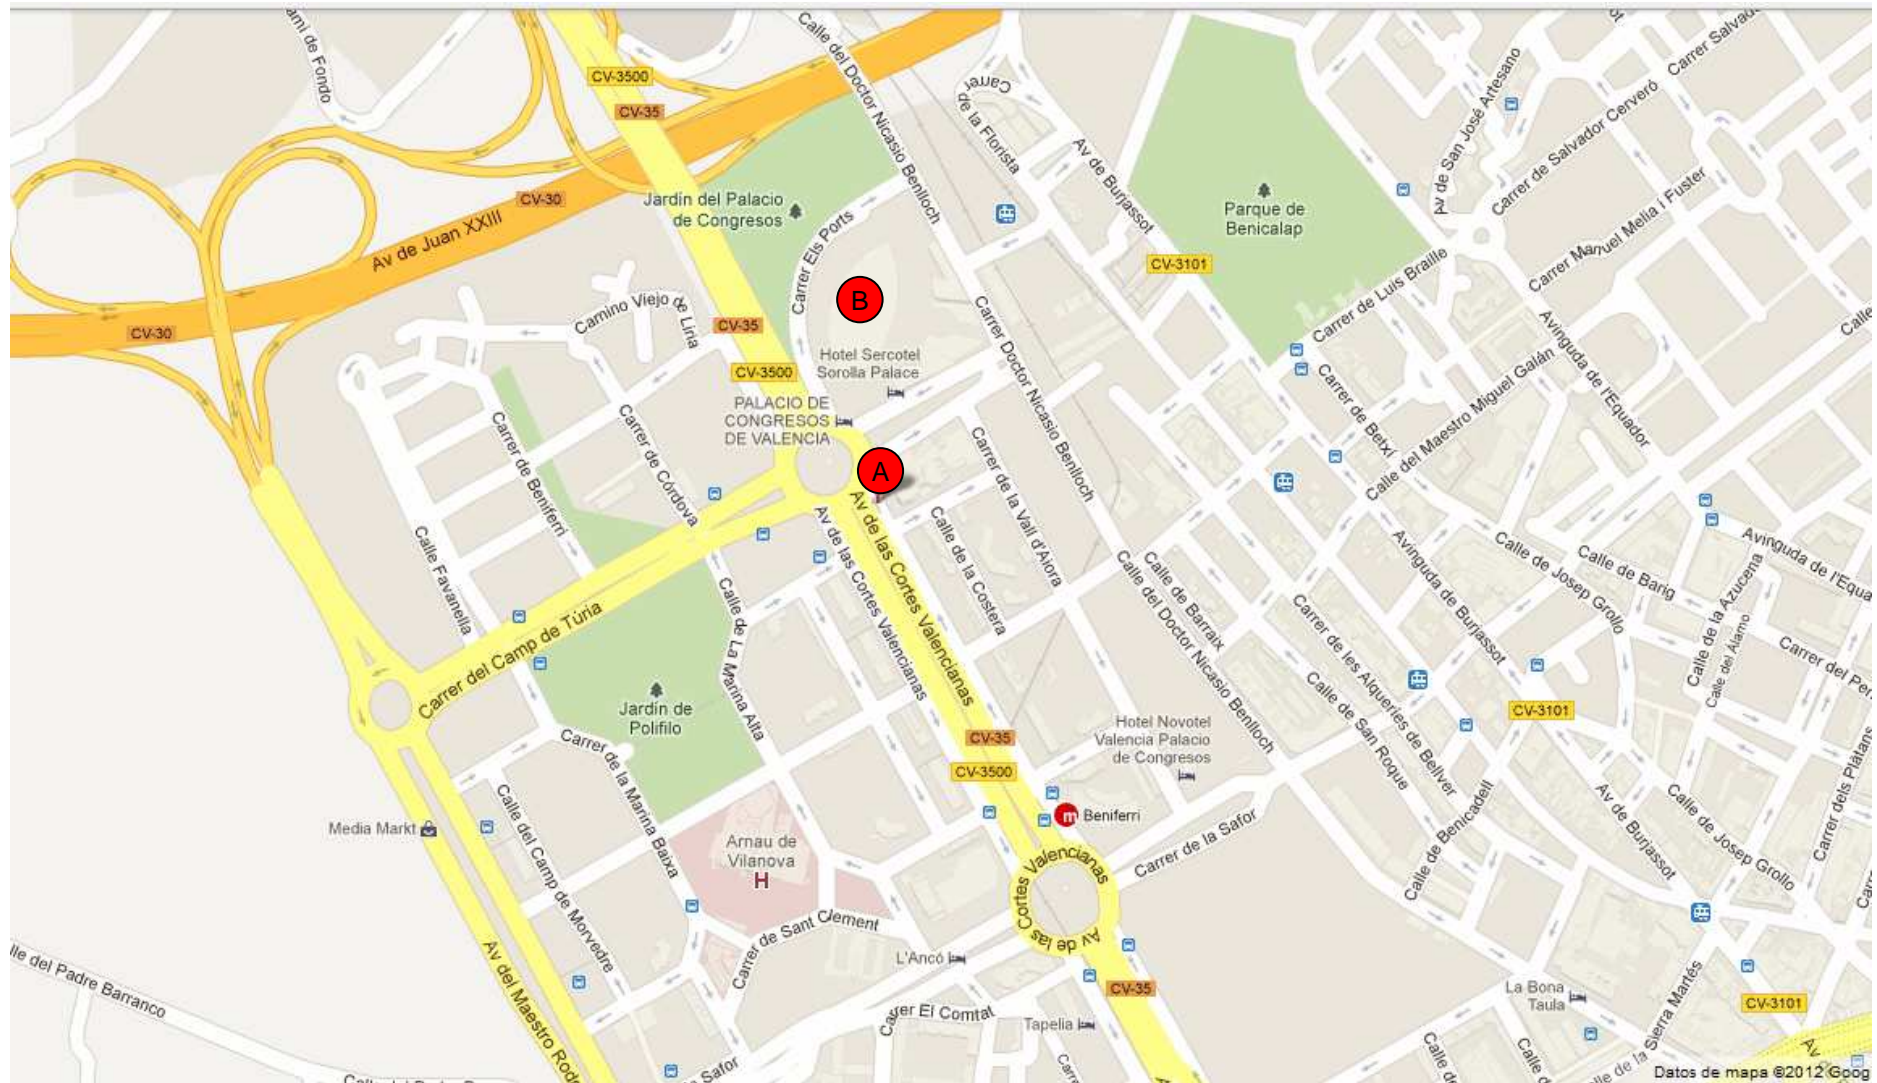

HOTEL MELIA VALENCIA

VALENCIA CONFERENCE CENTER