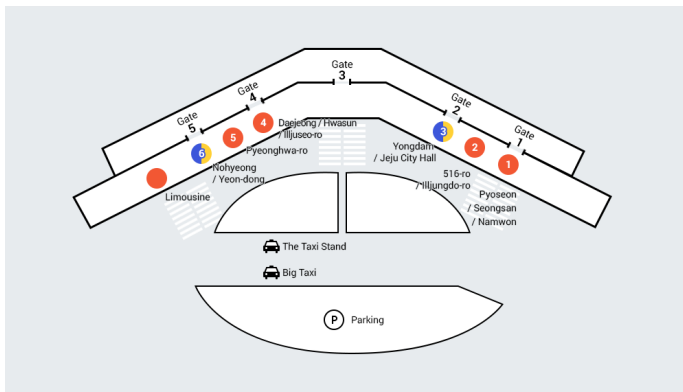

How to get to the Venue (ICC JEJU)

From Jeju Internation Airport, you will reach ICC Jeju in approximately 40-50 minutes by car through Pyeonghwa-Ro Road.

Limousine buses are also available every 15 minutes at the airport.

1. Airport Limousine Bus

- Route Title: 600 [Airport -> ICC JEJU]
- Get on/off here: In front of Gate 5
- Fare: Increases proportionally to distance after transfer
- First Bus: 06:00 / Last Bus: 22:40
- Operation interval: 16 - 40 minutes

[View more](#)

2. Taxi

- Taxi Stand: Go out through Gate 3 and cross the crosswalk to find a taxi stand
- Destination: ICC JEJU (224, Jungmungwangwang-ro, Seogwipo-si, Jeju-do, Republic of Korea)
- Time Estimates: 45 minutes
- Fare Estimates: 40,000 KRW